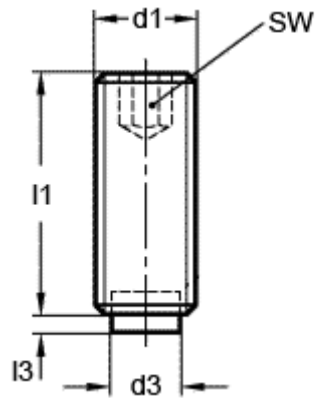

Data Sheet

Article number: 20931619

Description: E+G Grub screw
GN 913.3-M6-20-KU

Measures

d1 = M6
d3 = 4
l1 = 20.0
l3 = 1.3
SW = 3.0